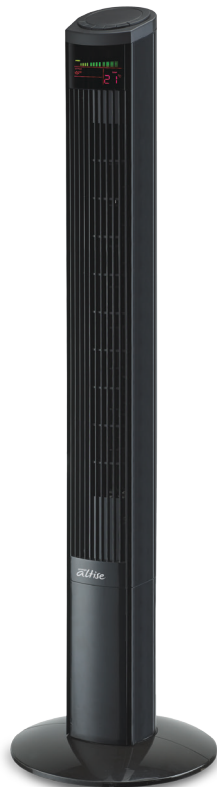

OT120B- 120cm Tower Fan

PRODUCT SPECIFICATIONS

Watts:	55W
3 Speed Settings:	High, Medium, Low
Oscillation:	Wide Angle
Timer:	12 Hours
Display:	LED with dimmer
Control:	Remote Control with Hidden RC Storage
3 Mode Settings:	Normal, Natural and Sleep
Product Dimensions H x W x L:	1200 x 320 x 320 mm
Gross Weight:	4kg
Warranty:	1 year replacement warranty

KEY FEATURES

-  3 Fan Settings
-  Remote Control
-  12 Hour Timer
-  Wide Angle Oscillation
-  Compact
-  Sleep Mode

DUE TO CONTINUAL PRODUCT DEVELOPMENT, FINAL PRODUCT SPECIFICATIONS AND IMAGES MAY CHANGE WITHOUT NOTICE.